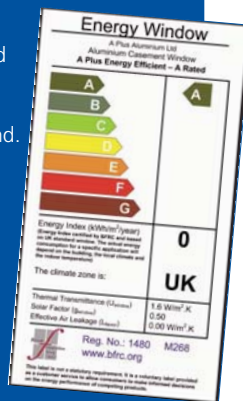

### Why use the A Plus WER label?

What are the benefits to you and your customers of the WER labelling system?

- Familiar and easy to understand.
- Customers can choose their energy level.
- Fuel costs are on the up, so customers will be looking for more energy savings.
- Customers can choose to reduce their carbon footprint.
- WER labelling is seen as truly independent and is therefore relied on by consumers.
- REMEMBER - we have an 'A' rated DOUBLE GLAZED ALUMINIUM window available - a premium product without the premium price tag. **Just call us for more information.**