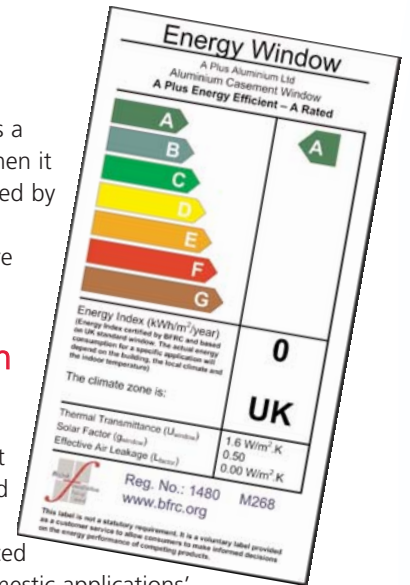

BS 4873
KM 533378

BS 7950/4873
KM 533381

PAS 23-1 & PAS 24-1
KM 533383

...plus new Kitemarks and Secured By Design

With quality standards increasingly important to homeowners and specifiers, there has never been a better time to ensure that the systems you install meet British Standards. We are delighted to announce that we have been awarded **BS4873** 'Specification for aluminium alloy windows'; **BS7950** 'Specification for enhanced security performance of casement and tilt/turn windows for domestic applications' and finally, for doors we have achieved **PAS023-1:1999** 'General performance requirements for door assemblies to dwellings' and **PAS024-1:1999** 'Enhanced security performance requirements for door assemblies (single leaf doors)'. In addition we have now been accepted as an accredited member of the Police **Secured by Design** initiative and can offer you products with Police security preferred specification and certification.

Official Police Security Initiative

There's never been a better time to contact A Plus Aluminium so give us a call today. We'll be writing to you with more information about our new 'A' rated double glazed window, our latest Kitemarks and Secured by Design in the very near future.